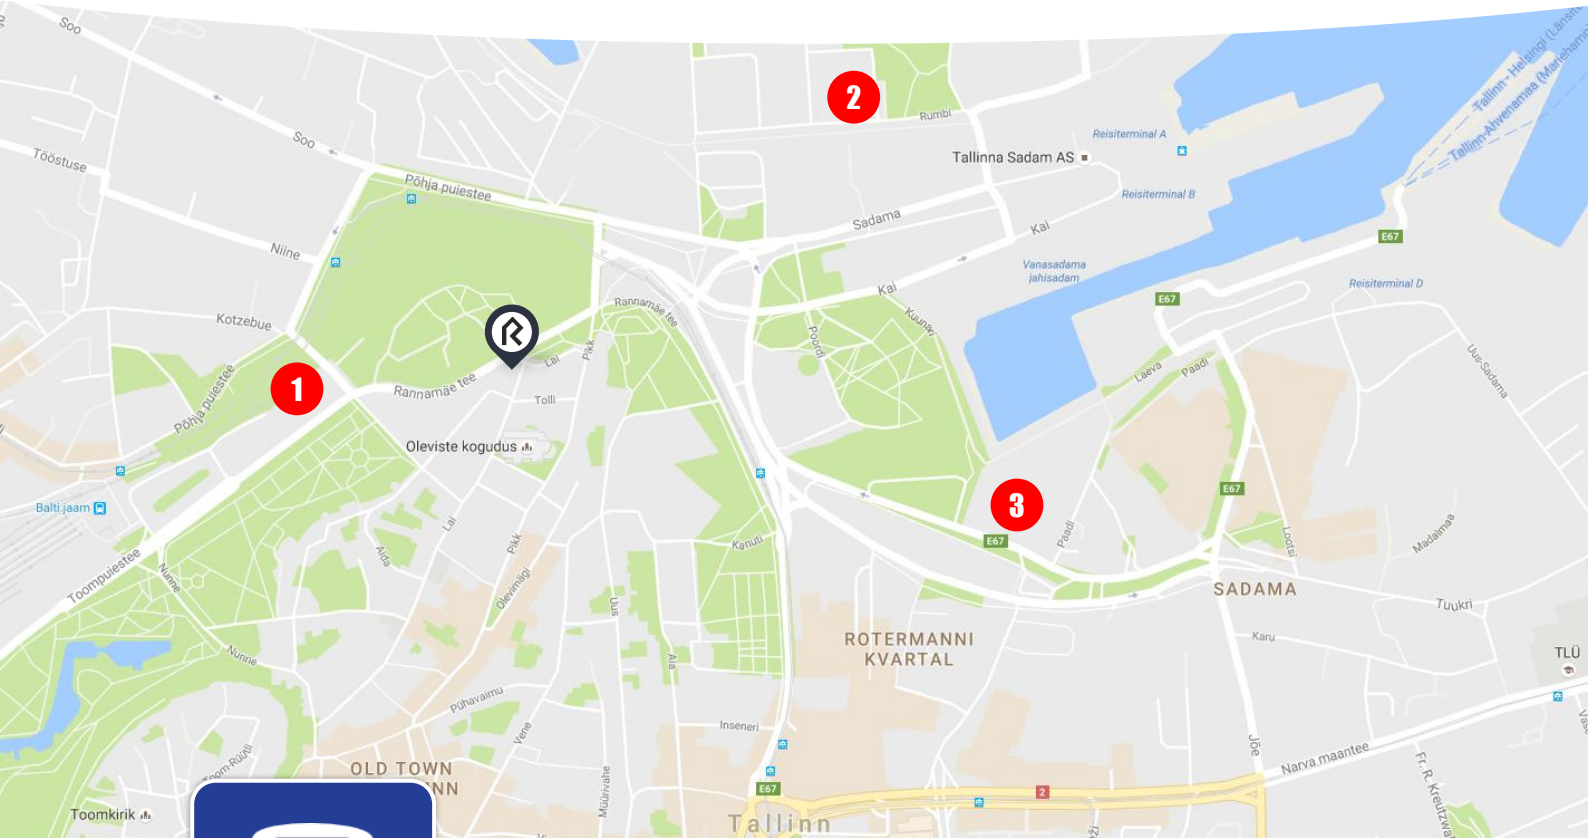

RIXWELL HOTELS

Bus parking

LONG TERM STAY, Tallinn

1

Suurtüki 6, Tallinn

Small parking lot near the Kadrioru Staadion. Approx. 4 min drive.
GPS: 59°26'31.1"N, 24°44'35.0"E

1 night / 10 €

2

Rumbi 7, 10111 Tallinn

Large parking lot near the Linnahall (Soviet-era Olympics amphitheater) Approx. 5 min drive. GPS: 59°26'42.4"N, 24°45'18.3"E

1 hour / 1,50 €

3

Ahtri 3, 10151 Tallinn

Large parking lot for both buses and cars. Approx. 5 min drive.
GPS: 59°26'26.3"N, 24°45'33.3"E